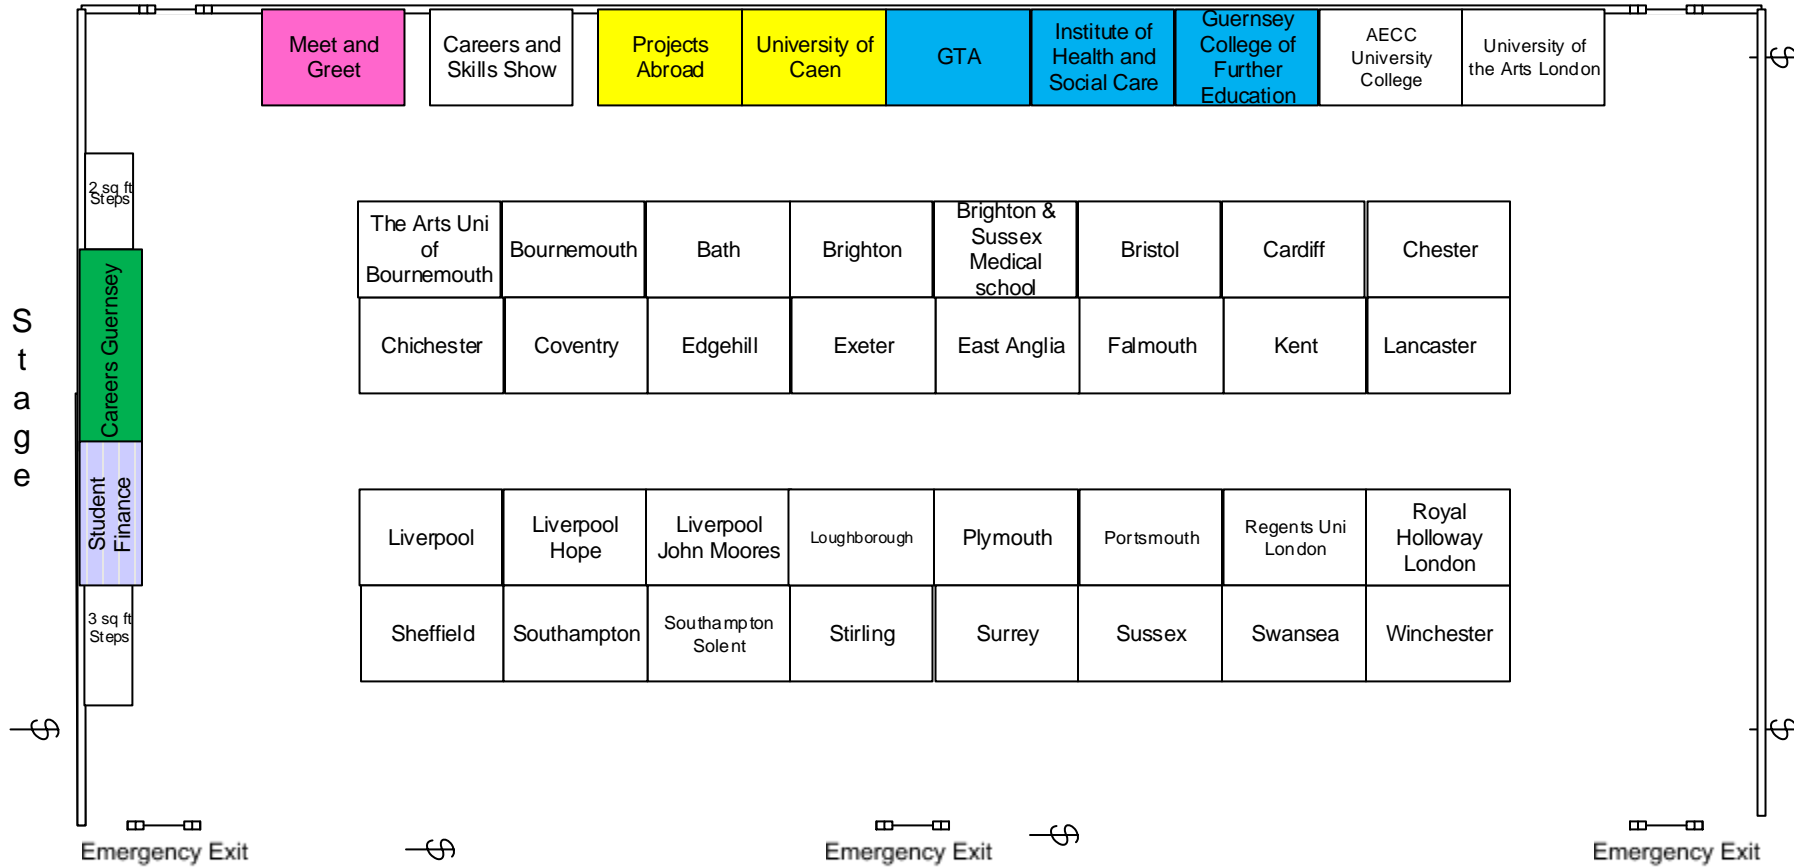

Correct as at 27/02/19

**Higher Education Event**  
 Tuesday 19th March 2019  
 1.00pm – 4.00pm  
 HE Fair in the Grammar School Sports Hall

Main  
Exit/Entrance

Grammar School Sports Hall

Exit/Entrance

Signs to  
Sixth Form  
Centre for  
Subject talks

Signs to  
Sixth Form  
Centre for  
Subject talks

On Island HE	Careers Advice	International
-----------------	-------------------	---------------